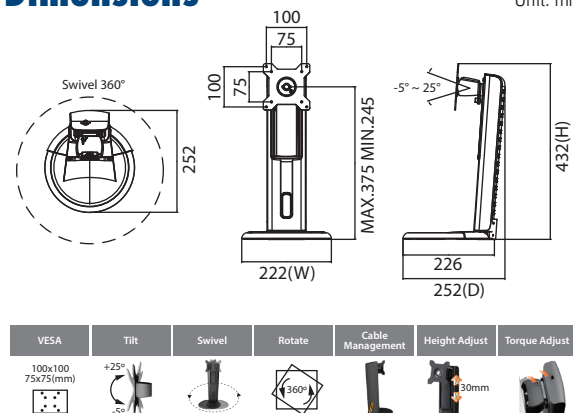

Dimensions

Unit: mm