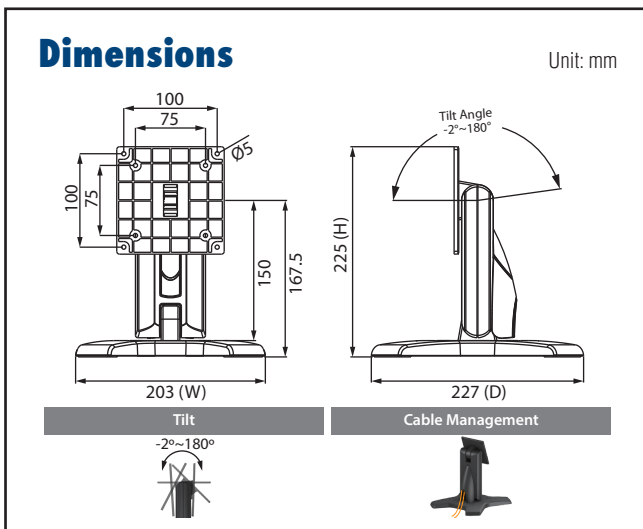

ARES-2 Series

Adjustable table stands for industrial applications

ARES-2423X

VESA 100x100 mm / 75x75 mm **MAX** ~13 kg Color Options:

Specifications

Net Weight	1.40 kg (3.09lbs)	
Dimension (W x H x D)	203 x 225 x 227 mm (7.99" x 8.86" x 8.94")	
Screw Type	M4	
Material	Steel/Aluminum/Plastic	
Hinge Module	Swivel	N/A
	Tilt	-2° (down) ~ +180° (up)
Display Support	Mounting Pattern	100x100 / 75x75 mm
	Display Type	Single Monitor
	Panel Size Support	≤ 17"
	Support Max. Weight	13kg(28.7lbs)
Cable Management	Yes	

ARES-2424X

VESA 100x100 mm / 75x75 mm **MAX** ~5 kg Color Options:

Specifications

Net Weight	1.54 Kg (3.40 lbs)	
Dimension (W x H x D)	203 x 275 x 227mm (8" x 10.83" x 8.94")	
Screw Type	M4	
Material	Steel/Aluminum Alloy/Plastic	
Hinge Module	Swivel	N/A
	Tilt	-2° (down) ~ +180° (up)
Display Support	Mounting Pattern	100x100 / 75x75 mm
	Display Type	Single Monitor
	Panel Size Support	≤ 21.5"
	Support Max. Weight	15kg (33.07 lbs)
Cable Management	Yes	

Dimensions

Unit: mm

ARES-2423R

Specifications

Net Weight	3.12 Kg (6.88lbs)	
Dimension (W x H x D)	222 x 432 x 252 mm (8.74" x 17.01" x 9.92")	
Screw Type	M4	
Material	Steel/Plastic/Aluminum	
Hinge Module	Swivel (Hinge)	360°
	Tilt (Hinge)	-5° ~ +25°
	Pivot	360°
	User Torque Adjust	Available
Display Support	Mounting Pattern	100x100 / 75x75 mm
	Display Type	Single Monitor
	Panel Size Support	≤ 27"
	Thickness	≤ 8.5cm
Support Weight (Range)	Curved panel support weight (range)	6-12Kg (13.23-26.46 lbs)
	Support Weight (Range)	≤ 5.5Kg (12.13lbs)
Height Adjust	Height Adjustment Range	130mm (5.12")
	Tension Torque Adjust	Yes
Cable Management	Yes	