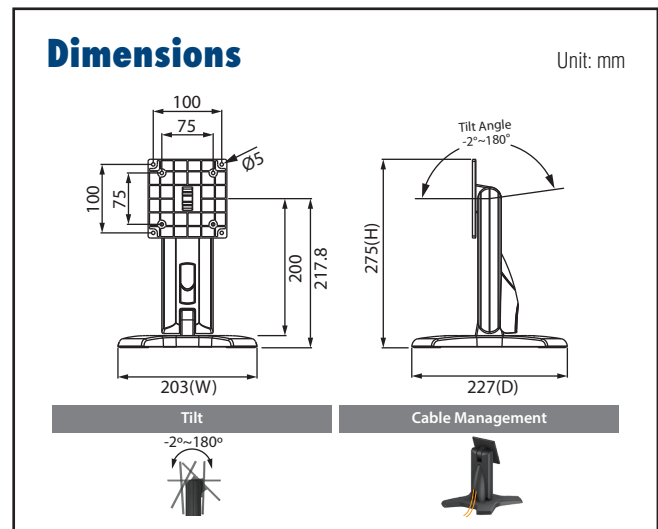

ARES-2424X

VESA 100x100 mm / 75x75 mm **MAX** ~5 kg Color Options:

Specifications

Net Weight	1.54 Kg (3.40 lbs)	
Dimension (W x H x D)	203 x 275 x 227mm (8" x 10.83" x 8.94")	
Screw Type	M4	
Material	Steel/Aluminum Alloy/Plastic	
Hinge Module	Swivel	N/A
	Tilt	-2° (down) ~ +180° (up)
Display Support	Mounting Pattern	100x100 / 75x75 mm
	Display Type	Single Monitor
	Panel Size Support	≤ 21.5"
	Support Max. Weight	15kg (33.07 lbs)
Cable Management	Yes	

ARES-2 Series

Adjustable table stands for industrial applications

ARES-2425X

Specifications

Net Weight	2.14 Kg (4.72 lbs)	
Dimension (W x H x D)	241 x 340 x 280 mm (9.49" x 13.39" x 11.02")	
Screw Type	M4	
Material	Steel/Aluminum Alloy/Plastic	
Hinge Module	Swivel	N/A
	Tilt	-2°(down) ~ +180°(up)
Display Support	Mounting Pattern	100x100 / 75x75 mm
	Display Type	Single Monitor
	Panel Size Support	≤ 27"
	Support Max. Weight	20kg (44.09lbs)
Cable Management	Yes	

Dimensions

Unit: mm

ARES-2423R

Specifications

Net Weight	3.12 Kg (6.88lbs)	
Dimension (W x H x D)	222 x 432 x 252 mm (8.74" x 17.01" x 9.92")	
Screw Type	M4	
Material	Steel/Plastic/Aluminum	
Hinge Module	Swivel (Hinge)	360°
	Tilt (Hinge)	-5° ~ +25°
	Pivot	360°
	User Torque Adjust	Available
Display Support	Mounting Pattern	100x100 / 75x75 mm
	Display Type	Single Monitor
	Panel Size Support	≤ 27"
	Thickness	≤ 8.5cm
Support Weight (Range)	Curved panel support weight (range)	6-12Kg (13.23-26.46 lbs)
	Support Weight (Range)	≤ 5.5Kg (12.13lbs)
Height Adjust	Height Adjustment Range	130mm (5.12")
	Tension Torque Adjust	Yes
Cable Management	Yes	