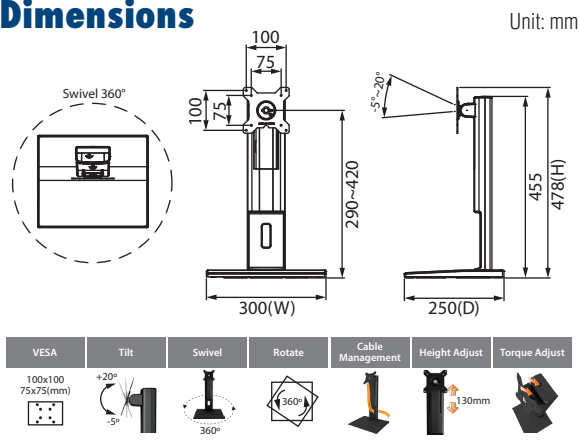

Dimensions