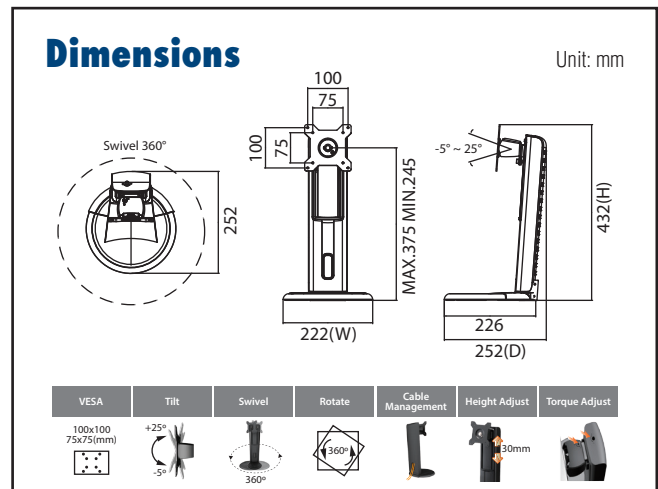

ARES-2 Series

Adjustable table stands for industrial applications

ARES-24R3G Patented VESA Bracket

ARES-2421R

VESA 100x100 mm / 75x75 mm **MAX** 6~12 kg Color Options: ☐

VESA 100x100 mm / 75x75 mm **MAX** 2~8 kg Color Options: ☐

Specifications

Net Weight	3.15kg	
Dimension (W x H x D)	222 x 434 x 252 mm (8.74" x 17.09" x 9.92")	
Screw Type	M4	
Material	Steel/Plastic/Aluminum	
Hinge Module	Swivel (Hinge)	360°
	Tilt (Hinge)	-5° ~ +25°
	Pivot	360°
	User Torque Adjust	Available
Display Support	Mounting Pattern	100x100 / 75x75 mm
	Display Type	Single Monitor
	Panel Size Support	≤ 27"
	Thickness	≤ 8.5cm
	Support Weight (Range)	6~12Kg (13.23~26.46 lbs)
Height Adjust	Curved panel support weight (range)	≤ 5.5Kg (12.13lbs)
	Height Adjustment Range	130mm (5.12")
Cable Management	Tension Torque Adjust	Yes
		Yes

Specifications

Net Weight	3.12 Kg (6.88lbs)	
Dimension (W x H x D)	222 x 432 x 252 mm (8.74" x 17.01" x 9.92")	
Screw Type	M4	
Material	Steel/Plastic/Aluminum	
Hinge Module	Swivel (Hinge)	360°
	Tilt (Hinge)	-5° ~ +25°
	Pivot	360°
	User Torque Adjust	Available
Display Support	Mounting Pattern	100x100 / 75x75 mm
	Display Type	Single Monitor
	Panel Size Support	≤ 27"
	Thickness	≤ 8.5cm
	Support Weight (Range)	2~8Kg (4.41~17.64 lbs)
Height Adjust	Curved panel support weight (range)	≤ 5.5Kg (12.13lbs)
	Height Adjustment Range	130mm (5.12")
Cable Management	Tension Torque Adjust	Yes
		Yes

Ordering Information

Part No.	Color	Product Description
ARES-24R3G-A741L00	White	Table Stand, with enhanced VESA bracket, support 27", 6 ~ 12 kg, 75 x 75 / 100 x 100 mm

Ordering Information

Part No.	Color	Product Description
ARES-2421R-HA74100	White	Table Stand, support ≤ 27", 2 ~ 8 kg, 75 x 75 / 100 x 100 mm