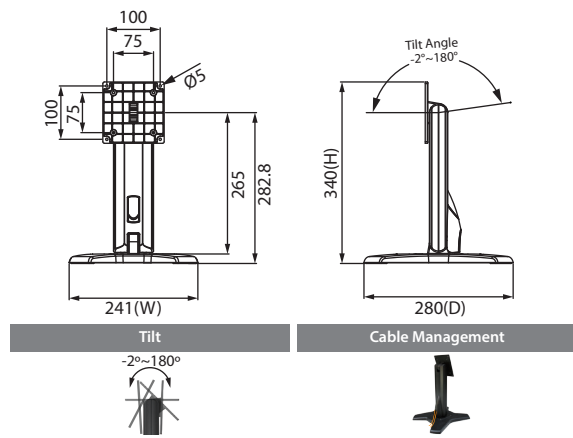

ARES-2424X

VESA 100x100 mm / 75x75 mm **MAX** ~5 kg Color Options:

Specifications

Net Weight	1.54 Kg (3.40 lbs)	
Dimension (W x H x D)	203 x 275 x 227mm (8" x 10.83" x 8.94")	
Screw Type	M4	
Material	Steel/Aluminum Alloy/Plastic	
Hinge Module	Swivel	N/A
	Tilt	-2° (down) ~ +180° (up)
Display Support	Mounting Pattern	100x100 / 75x75 mm
	Display Type	Single Monitor
	Panel Size Support	≤ 21.5"
	Support Max. Weight	15kg (33.07 lbs)
Cable Management	Yes	

ARES-2 Series

Adjustable table stands for industrial applications

ARES-2425X

Specifications

Net Weight	2.14 Kg (4.72 lbs)	
Dimension (W x H x D)	241 x 340 x 280 mm (9.49" x 13.39" x 11.02")	
Screw Type	M4	
Material	Steel/Aluminum Alloy/Plastic	
Hinge Module	Swivel	N/A
	Tilt	-2°(down) ~ +180°(up)
Display Support	Mounting Pattern	100x100 / 75x75 mm
	Display Type	Single Monitor
	Panel Size Support	≤ 27"
	Support Max. Weight	20kg (44.09lbs)
Cable Management	Yes	

Dimensions

Unit: mm

ARES-2423R

Specifications

Net Weight	3.12 Kg (6.88lbs)	
Dimension (W x H x D)	222 x 432 x 252 mm (8.74" x 17.01" x 9.92")	
Screw Type	M4	
Material	Steel/Plastic/Aluminum	
Hinge Module	Swivel (Hinge)	360°
	Tilt (Hinge)	-5° ~ +25°
	Pivot	360°
	User Torque Adjust	Available
Display Support	Mounting Pattern	100x100 / 75x75 mm
	Display Type	Single Monitor
	Panel Size Support	≤ 27"
	Thickness	≤ 8.5cm
Support Weight (Range)	Curved panel support weight (range)	6-12Kg (13.23-26.46 lbs)
	Support Weight (Range)	≤ 5.5Kg (12.13lbs)
Height Adjust	Height Adjustment Range	130mm (5.12")
	Tension Torque Adjust	Yes
Cable Management	Yes	