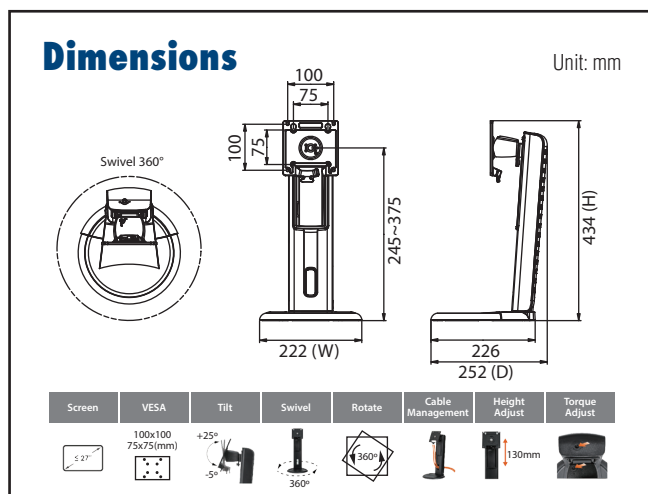

ARES-2 Series

Adjustable table stands for industrial applications

ARES-24R3G Patented VESA Bracket

ARES-2421R

VESA 100x100 mm / 75x75 mm **MAX** 6~12 kg Color Options: ☐

VESA 100x100 mm / 75x75 mm **MAX** 2~8 kg Color Options: ☐

Specifications

Net Weight	3.15kg	
Dimension (W x H x D)	222 x 434 x 252 mm (8.74" x 17.09" x 9.92")	
Screw Type	M4	
Material	Steel/Plastic/Aluminum	
Hinge Module	Swivel (Hinge)	360°
	Tilt (Hinge)	-5° ~ +25°
	Pivot	360°
	User Torque Adjust	Available
Display Support	Mounting Pattern	100x100 / 75x75 mm
	Display Type	Single Monitor
	Panel Size Support	≤ 27"
	Thickness	≤ 8.5cm
	Support Weight (Range)	6~12Kg (13.23~26.46 lbs)
Height Adjust	Curved panel support weight (range)	≤ 5.5Kg (12.13lbs)
	Height Adjustment Range	130mm (5.12")
Cable Management	Tension Torque Adjust	Yes
		Yes

Specifications

Net Weight	3.12 Kg (6.88lbs)	
Dimension (W x H x D)	222 x 432 x 252 mm (8.74" x 17.01" x 9.92")	
Screw Type	M4	
Material	Steel/Plastic/Aluminum	
Hinge Module	Swivel (Hinge)	360°
	Tilt (Hinge)	-5° ~ +25°
	Pivot	360°
	User Torque Adjust	Available
Display Support	Mounting Pattern	100x100 / 75x75 mm
	Display Type	Single Monitor
	Panel Size Support	≤ 27"
	Thickness	≤ 8.5cm
	Support Weight (Range)	2~8Kg (4.41~17.64 lbs)
Height Adjust	Curved panel support weight (range)	≤ 5.5Kg (12.13lbs)
	Height Adjustment Range	130mm (5.12")
Cable Management	Tension Torque Adjust	Yes
		Yes

Ordering Information

Part No.	Color	Product Description
ARES-24R3G-A741L00	White	Table Stand, with enhanced VESA bracket, support 27", 6 ~ 12 kg, 75 x 75 / 100 x 100 mm

Ordering Information

Part No.	Color	Product Description
ARES-2421R-HA74100	White	Table Stand, support ≤ 27", 2 ~ 8 kg, 75 x 75 / 100 x 100 mm