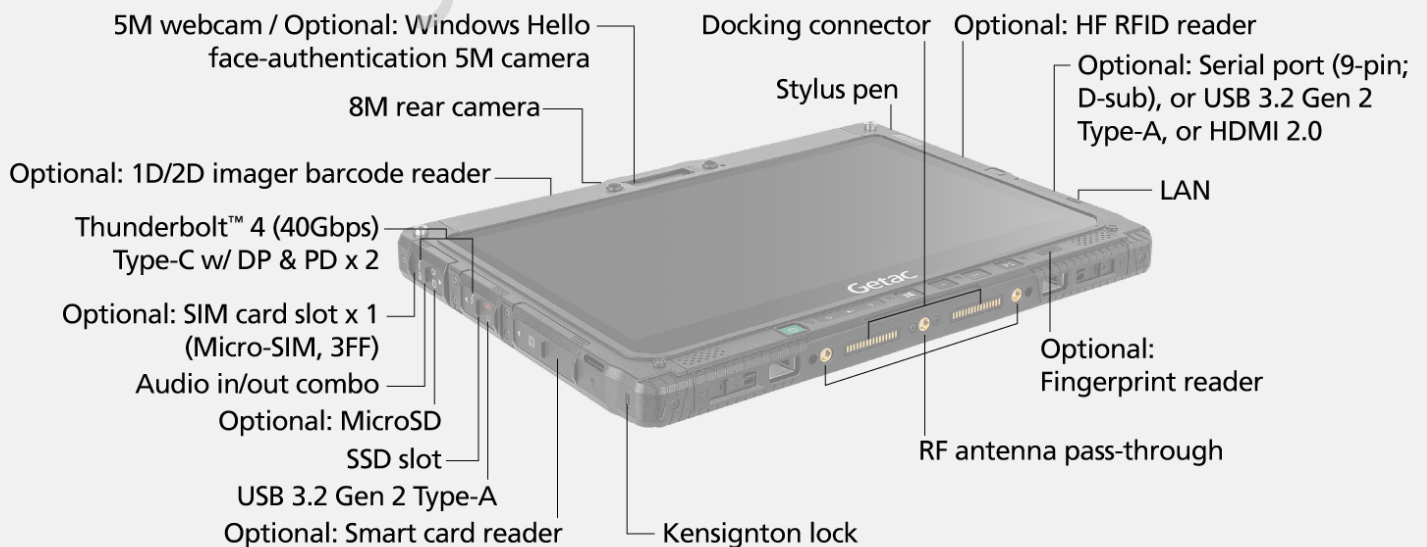

K120 FULLY RUGGED TABLET

- 13th Generation Intel® Core™ i7 / i5 vPro™ Processor
- 12.5" FHD LumiBond display with Getac sunlight readable technology (1,200 nits) and capacitive touchscreen
- Enhanced enterprise security with optional Intel vPro, TPM 2.0, Windows Hello face-authentication 5M camera, and multi-factor authentication options
- Multi-mode usage streamlined by extensive accessory selections
- LifeSupport battery swappable technology
- Thunderbolt™ 4 brings lightning speed and performance

Touchscreen
- Capacitive multi-touch screen
- Optional: Dual mode touchscreen
(multi-touch and digitizer)

Expansion Slot

Optional: 1D/2D imager barcode reader
Optional: Serial port (9-pin; D-sub), or USB 3.2 Gen 2
Type-A, or HDMI 2.0

Optional keyboard dock:

USB-C charging port x 1
DC in Jack x 1
USB 3.2 Gen 1 Type-A x 3
LAN (RJ45) x 1
HDMI 2.0 x 1
Display port 1.2 x 1
Serial port (9-pin; D-sub) x 1
RF antenna pass-through for GPS, WWAN and WLAN

Information provided herewith is for reference only, available specification shall be subjected to quotation by request.

	Vehicle Dock for Tablet Mode	Vehicle Dock for Laptop Mode	Office Dock for Tablet Mode	Office Dock for Laptop Mode
Serial Port	1	1	1	1
External VGA	1	1	1	1
Microphone	-	-	1	1
Audio Output	-	-	1	1
DC in Jack	1	1	1	1
USB	USB 2.0 x 3 USB 3.2 Gen 1 x 3	USB 2.0 x 3 USB 3.2 Gen 1 x 3	USB 2.0 x 2 USB 3.2 Gen 1 x 3	USB 2.0 x 2 USB 3.2 Gen 1 x 3
LAN	2	2	2	2
HDMI 2.0	1	1	1	1
RF Antenna Connector	3 (WWAN, WLAN, GPS)	3 (WWAN, WLAN, GPS)	-	-
Kensington Lock	1	1	1	1