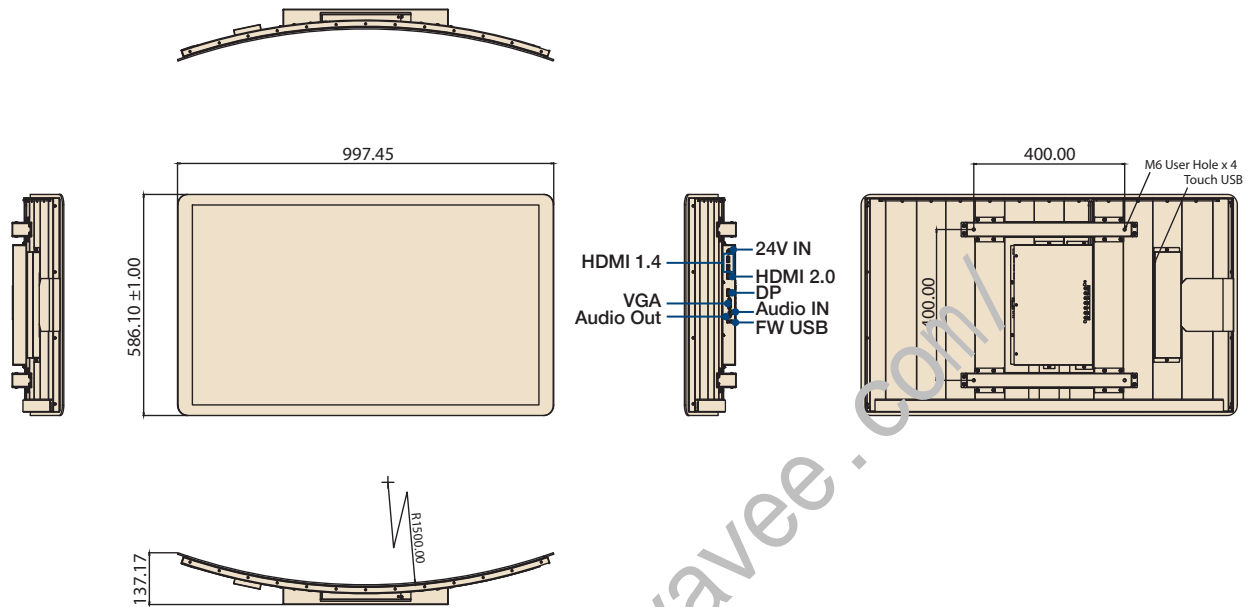

Dimensions

Unit: mm

Ordering Information

Model Name	Description
CRV-430WP-45UHA2	43" UHD 450 cd/m², C type curved touch monitor with P-cap touch

Optional Items

Part Number	Description
1700027186-01	HDMI cable 1.5 meter
1700023591-01	HDMI cable 1.2 meter
XIDS-STD-24050	A/D 100-240V 120W 24V C14 DIN 4 PIN ---
1702002600	Power Cord UL 3P 10A 125V 183cm

Packing List

Part Number	Description
1700002215	M Cable USB-A(M)/UCP-A(M) 180CM
1700026656-01	M Cable Displayport 20P(M)/Displayport 20P(M) 190CM