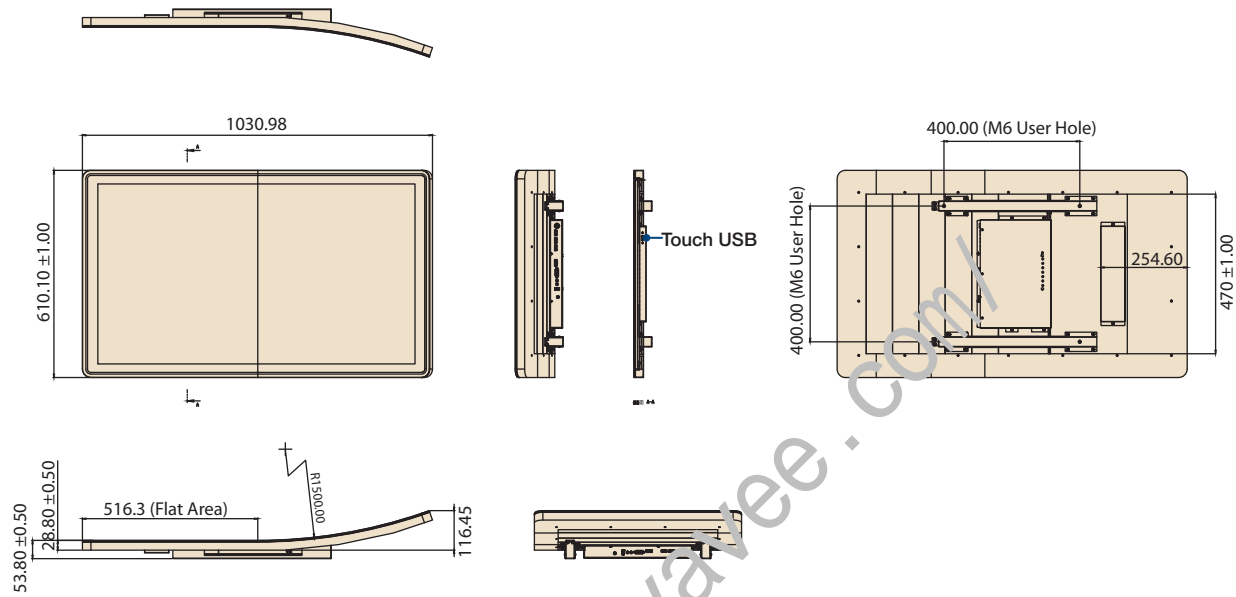

Dimensions

Unit: mm

Ordering Information

Model Name	Description
CRV-430JP-45UHA1	43" UHD 450 cd/m2 „J“ type curved touch monitor with P-cap touch

Optional Items

Part Number	Description
1700027186-01	HDMI cable 1.5 meter
1700023591-01	HDMI cable 1.2 meter
XIDS-STD-24050	A/D 100-240V 120W 24V C14 DIN 4 PIN -+-
1702002600	Power Cord UL 3P 10A 125V 183cm
96PSA-A60W12R1-3	ADP A/D 100-240V 60W 12V C14 DC PLUG 90°

Packing List

Part Number	Description
1700002215	M Cable UCB-A(M)/USB-A(M) 180CM
1700026796-11	M Cable Displayport 20P(M)/Displayport 20P(M) 190CM