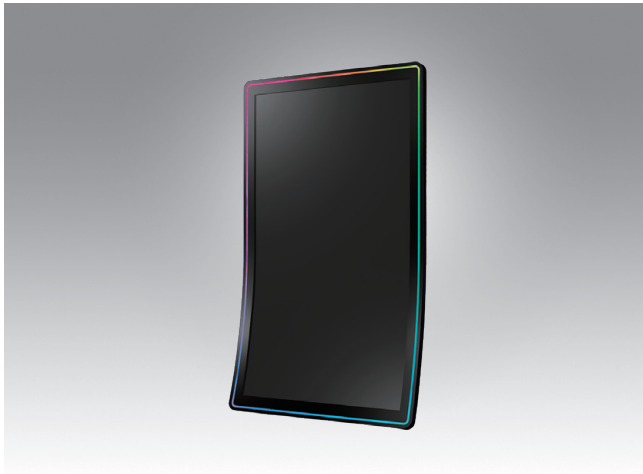

CRV-430JP

43" UHD Curved touch Monitor

Features

- Curved convex and concave format monitors
- Totally unique industrial design
- Compelling user experience
- Large format, deep curved sizes
- Integrated Projected Capacitive (PCAP) Multi-touch
- VGA, Display port, HDMI interface
- Enhanced solution for casino slot machines, gaming, signage, kiosks and other public information terminals
- 43" in Ultra HD (3840 x 2160)
- Portrait or Landscape mode supported
- Custom bending and monitor configuration available
- Programmable LED lighting strip (option)

Introduction

CRV-430JP is the latest curved display product from Advantech Industrial Display Solutions. The introduction of deep curved profiles to a large area display creates exciting opportunities for industrial and user interface design alike. Packaged together with an industrial grade video card and power supply, CRV-430JP is available with Triptic™ HDMI 1.4, HDMI 2.0, Display Port and Analog RGB and can be specified with or without 10-point multi-touch overlay. All products can be used in either portrait or landscape mode and are cleverly packaged in such a way that no further mechanical parts are needed other than a VESA mount to create a display system. The use of a metal chassis provides a rugged and stable platform to build solutions for the widest range of applications.